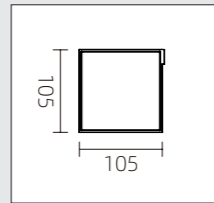

Tracron M4 II L/Plus
107036