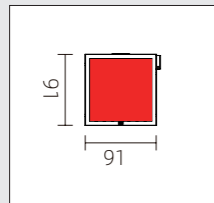

Flood
26°

Flood
47°

Flood
54° x24°

Wallwash

Oval
1: 3.5

Filters

Tracron M4 II M
181057

Tracron M4 II L/Plus
181074