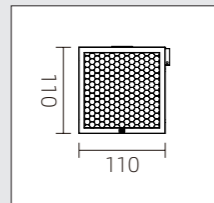

Flood
26°

Flood
47°

Flood
54° x24°

Wallwash

Oval
1: 3.5

Filters

Tracron M4 II M
181057

Tracron M4 II L/Plus
181074

Red
Filters

Green
Filters

Blue
Filters

CCT
Filters

Honeycombs

Tracron M4 II M
181007

Tracron M4 II L/Plus
181008

Barn doors