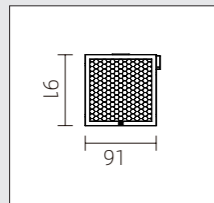

Red
Filters

Honeycombs

Tracron M4 II M
181007