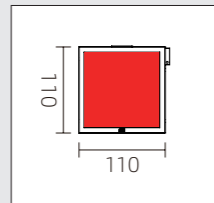

Flood
26°

Flood
47°

Flood
54° x24°

Wallwash

Oval
1: 3.5

Filters

Tracron M4 II M
181057

Tracron M4 II L/Plus
181074