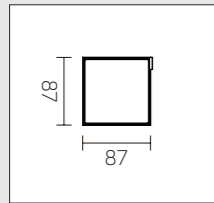

Tracron M4 II M
107026