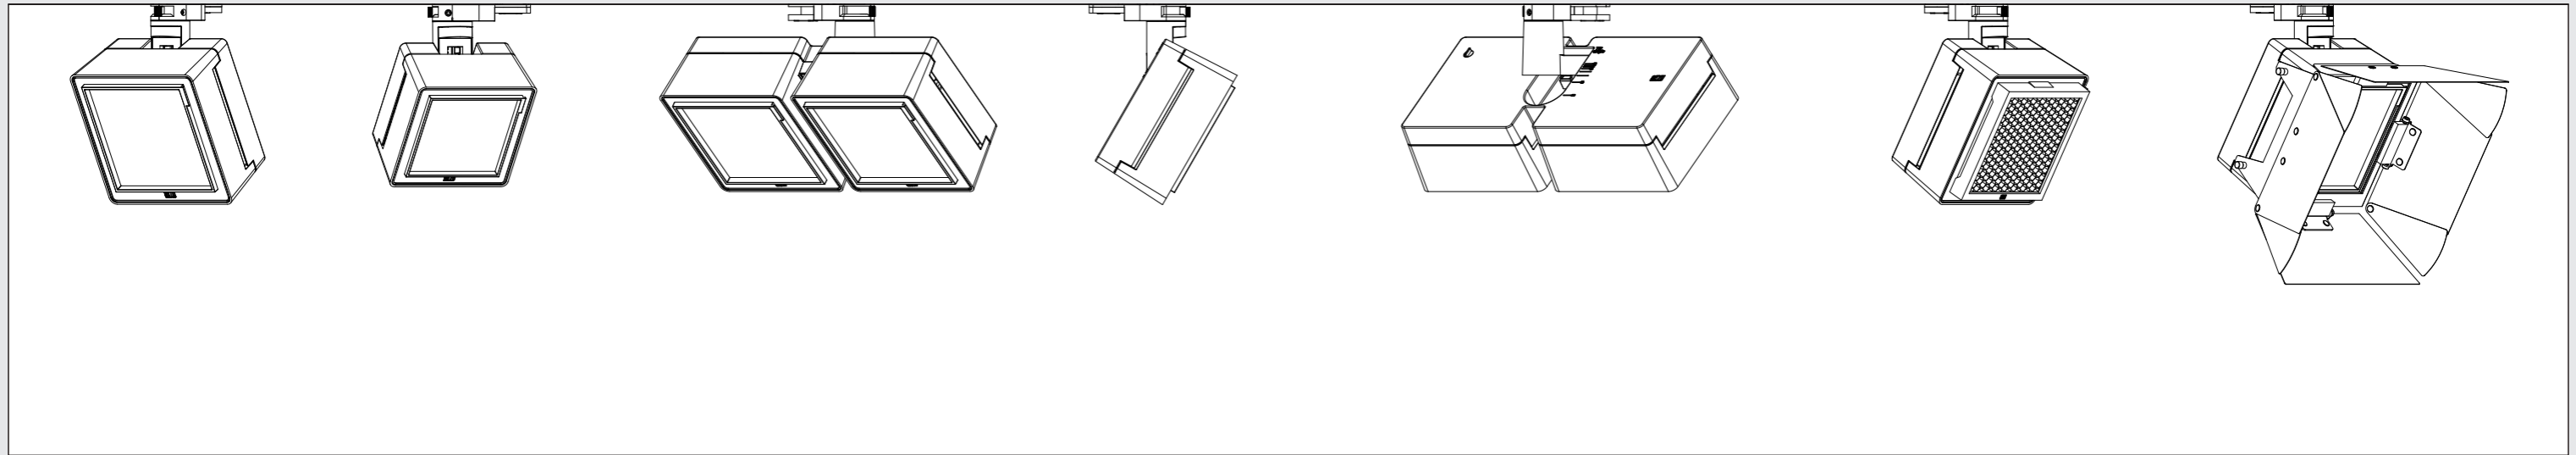

Tracron M4 II Museum Tracklight

Tracron M4 II accessories and product customization

Interchangeable lens

Filters

Honeycombs

Barn doors

Control mode

Color/Pattern

All data, images, and specifications are typical and for reference only, and may be changed due to product upgrade without prior notice. For more information, please visit us at akzu.com.